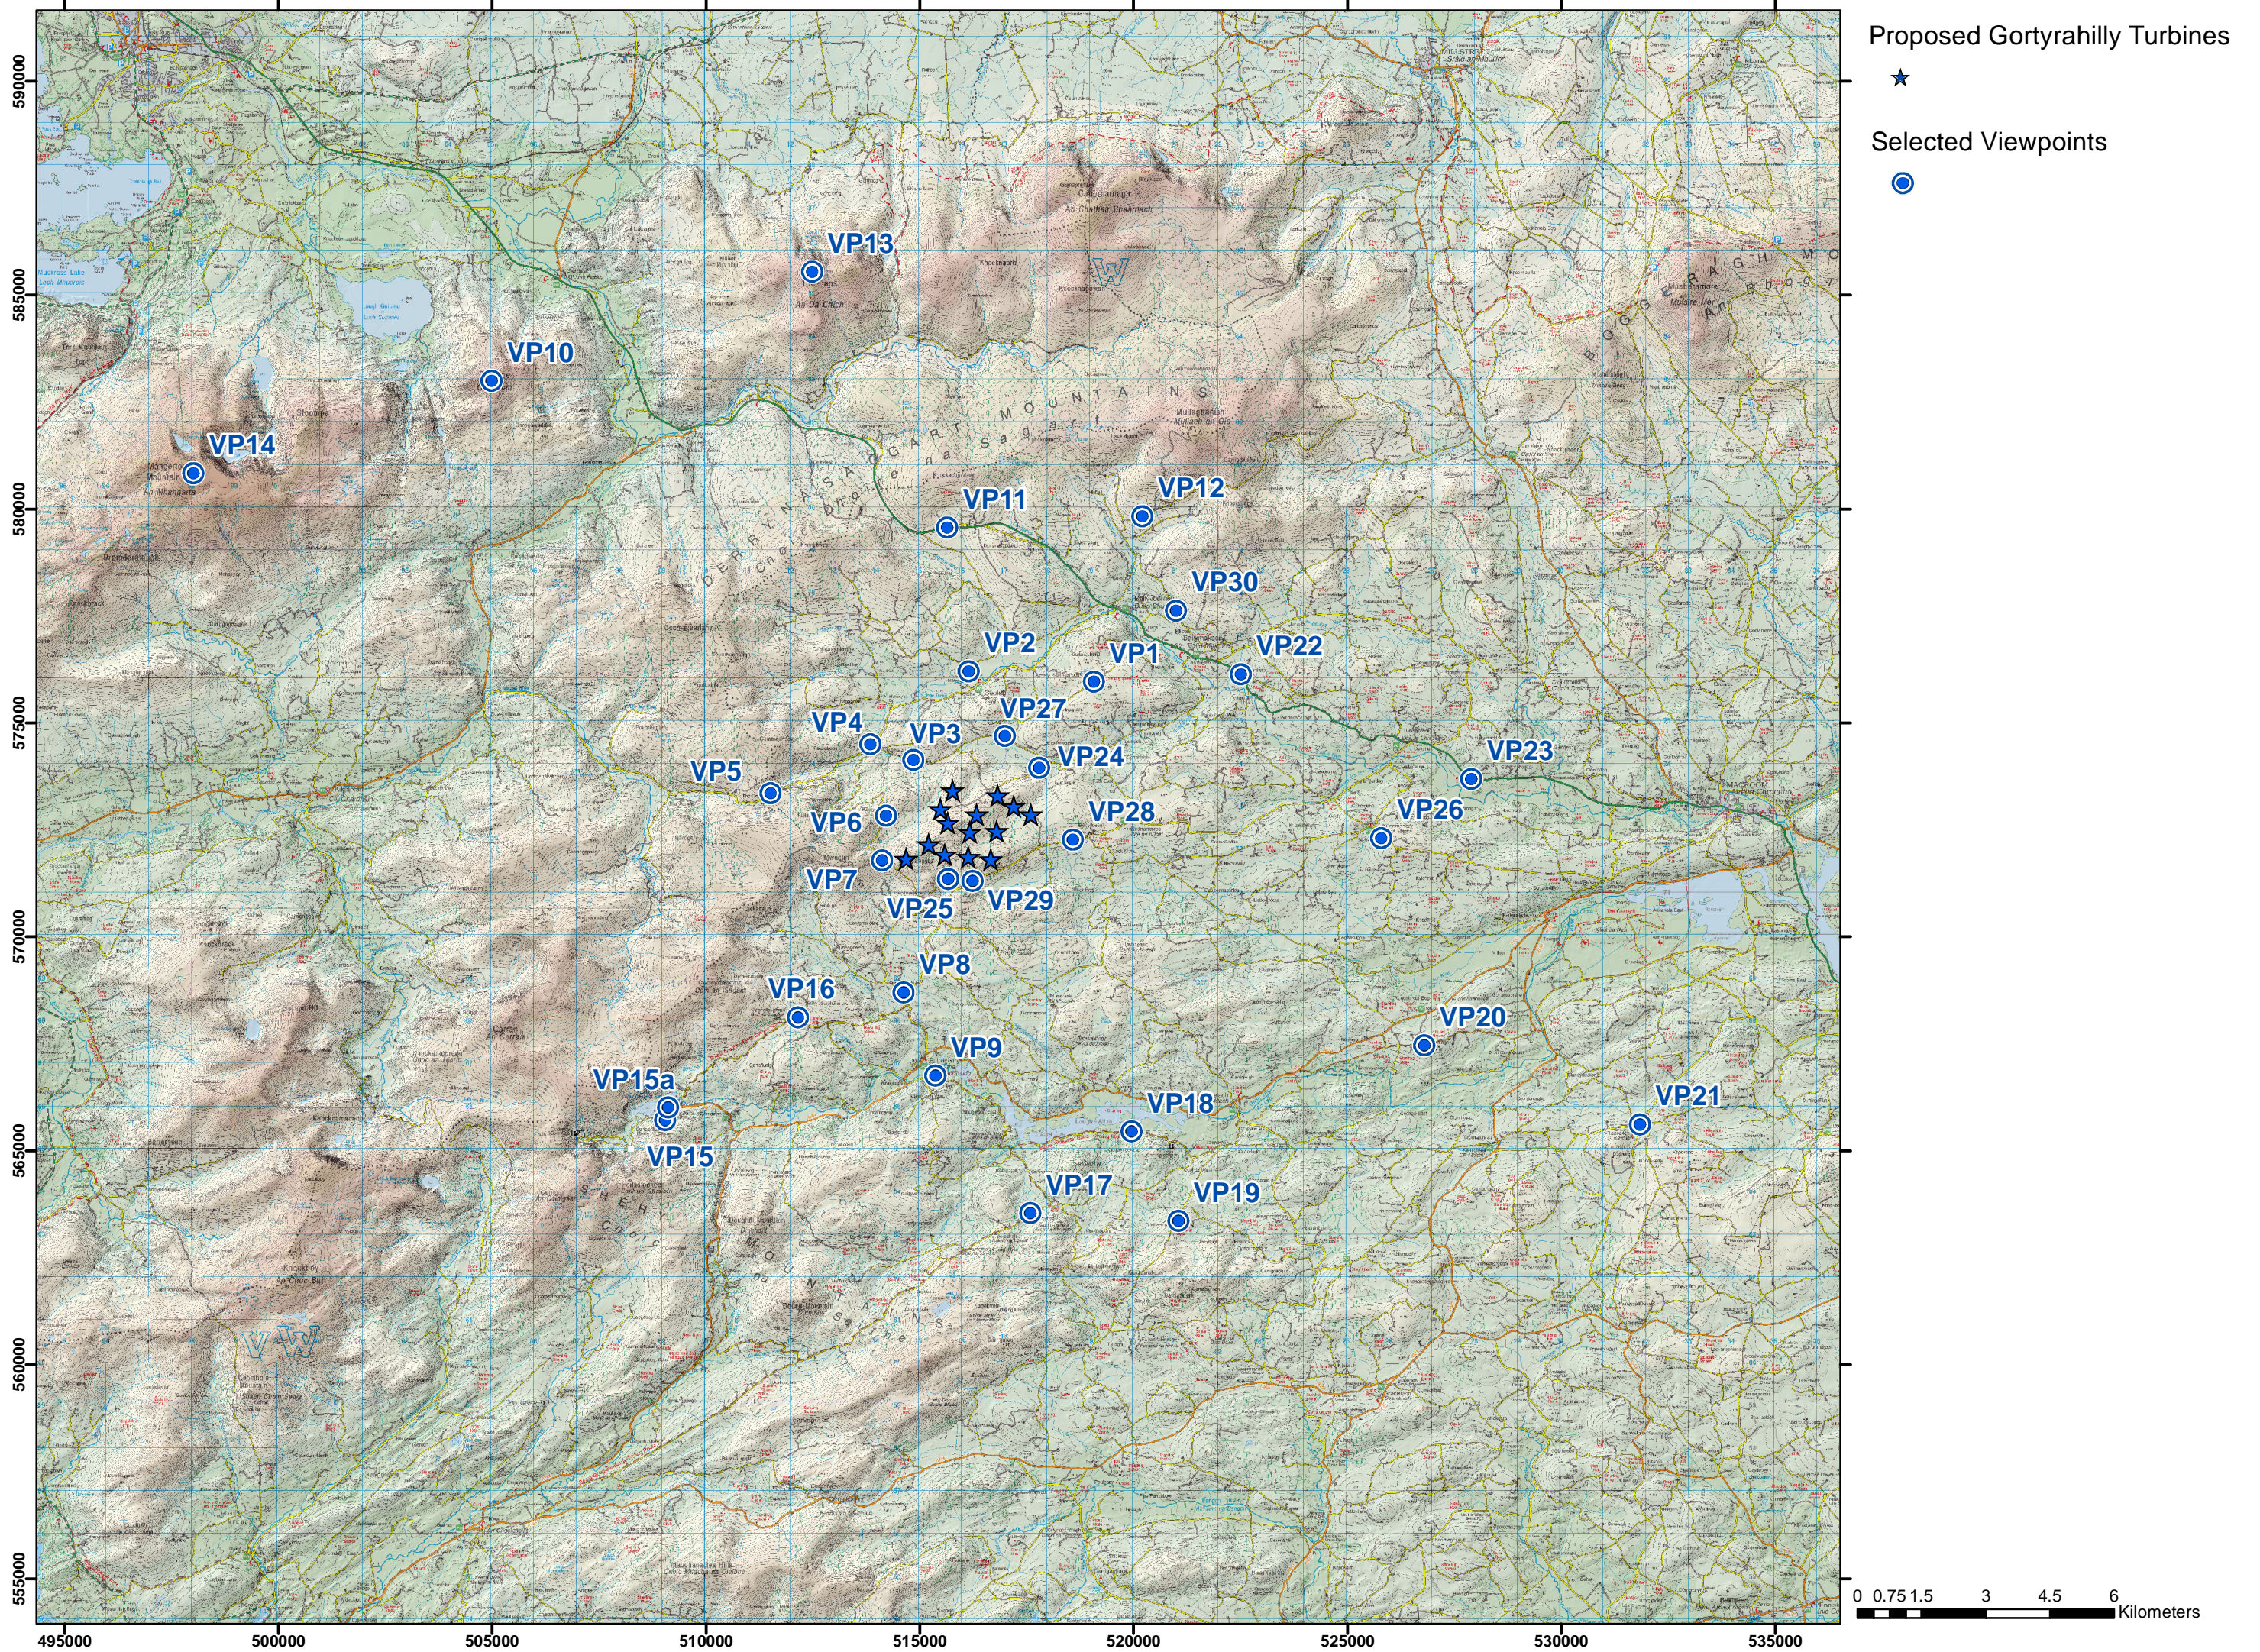

Figure 12.6 Selected Viewpoint Locations Map

Proposed Gortyrally Turbines

Selected Viewpoints

0 0.75 1.5 3 4.5 6 Kilometers